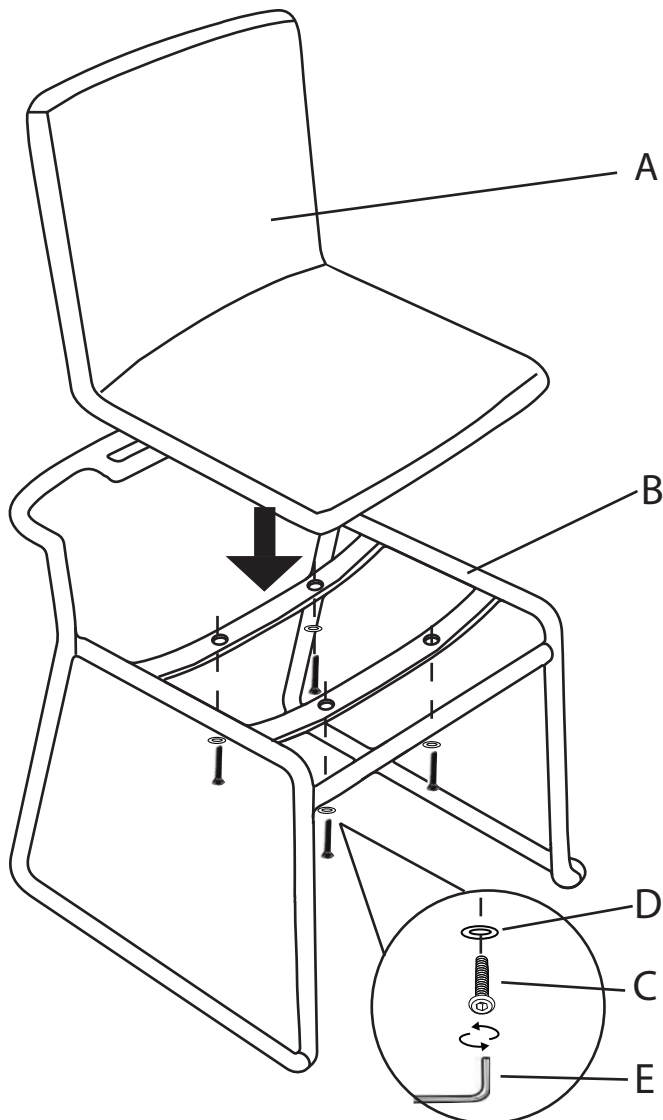

Dutchess Dining Chair

Part # DC-DUTCHESS XX+XX

22-1114

PARTS

1

2

⚠ WARNING: SEATING

- Read all instructions carefully and completely before assembly and use. Retain for future reference.
- Keep plastic bags and small parts away from children.
- For residential (non-commercial) use only.
- DO NOT stand on product. Use only for intended table purpose.
- Max weight limit 250 lbs.
- Periodically check for loose hardware; retighten as necessary.
- DO NOT use product if any component becomes damaged.
- DO NOT use power tools to assemble OR overtighten hardware.